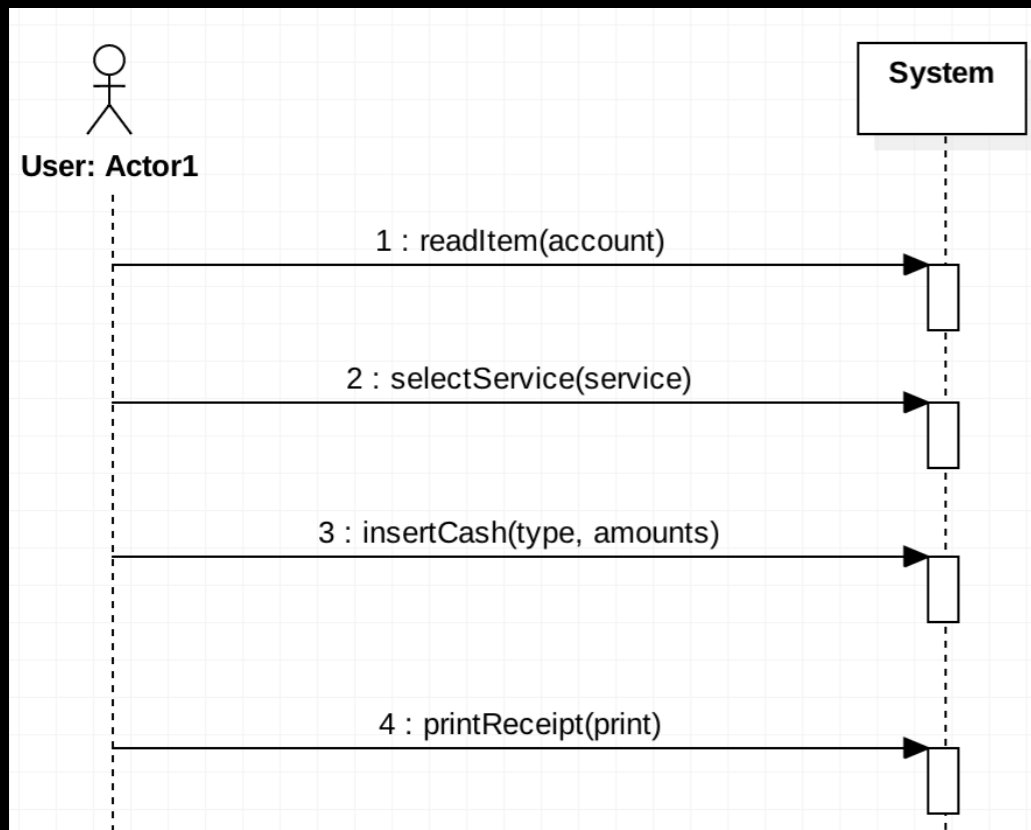

Global ATM System

Check Account

Transfer

Deposit

Withdraw

Issue TrafficCard

System Function		Use case		Operation
R.1.0 Check		Check		readItem(account)
R.1.1 Deposit		Deposit		selectService(service)
R.1.2 Withdraw		Withdraw		confirm(password)
R.1.3 Transfer		Transfer		insertCash(type, amount)
R.1.4 Issue TrafficCard		Issue TrafficCard		selectMoneyType(type)
R.3.0 Management		Management		enterAmounts(amounts)
				destAccount(bank, account)
				setDateRange(date_range)
				agreement(approval)
				printReceipt(print)