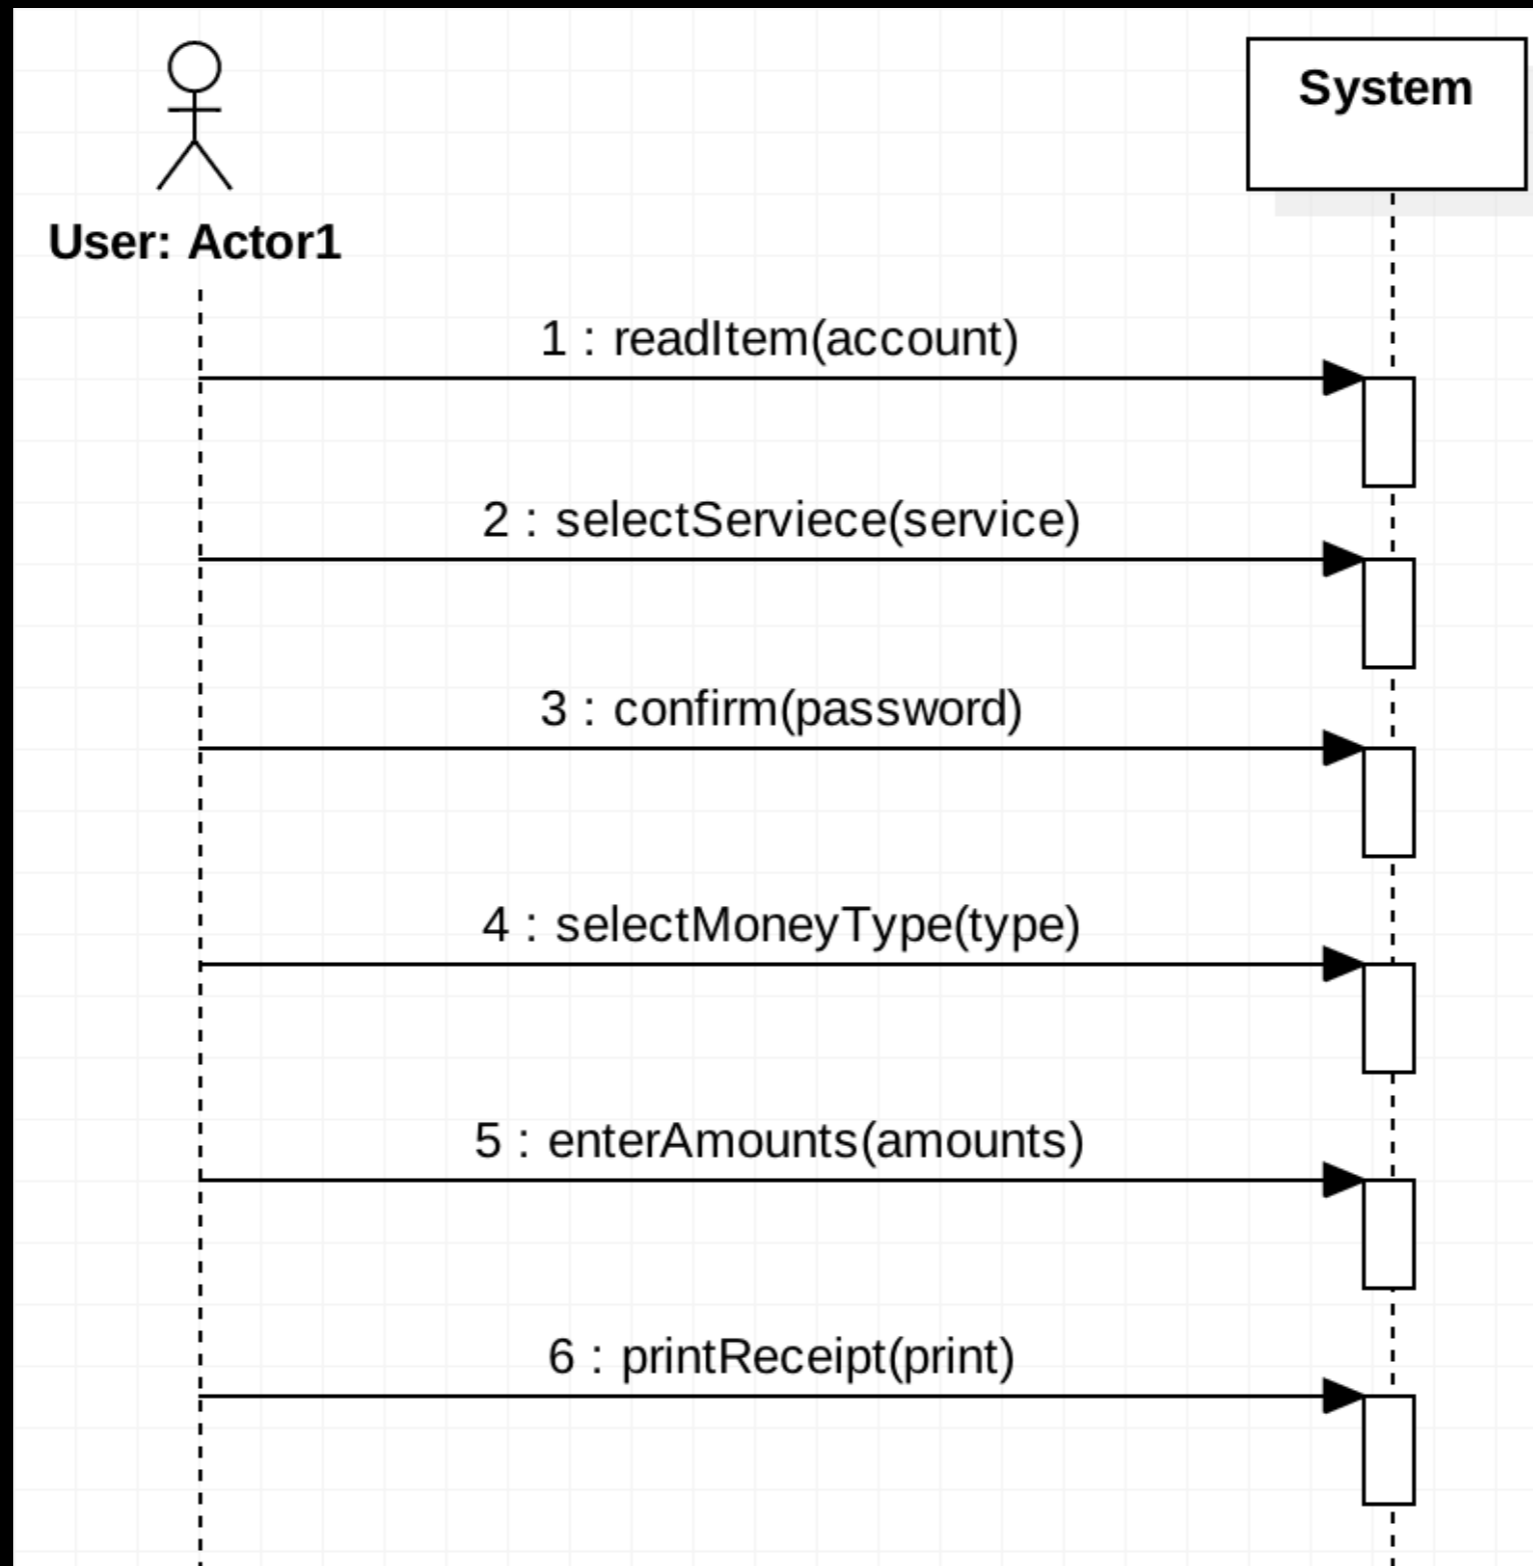

Global ATM System

Check Account

Transfer

Deposit

Withdraw

Issue TrafficCard

System Function		Use case		Operation
R.1.0 Check		Check		readItem(account)
R.1.1 Deposit		Deposit		selectService(service)
R.1.2 Withdraw		Withdraw		confirm(password)
R.1.3 Transfer		Transfer		insertCash(type, amount)
R.1.4 Issue TrafficCard		Issue TrafficCard		selectMoneyType(type)
R.3.0 Management		Management		enterAmounts(amounts)
				destAccount(bank, account)
				setDateRange(date_range)
				agreement(approval)
				printReceipt(print)