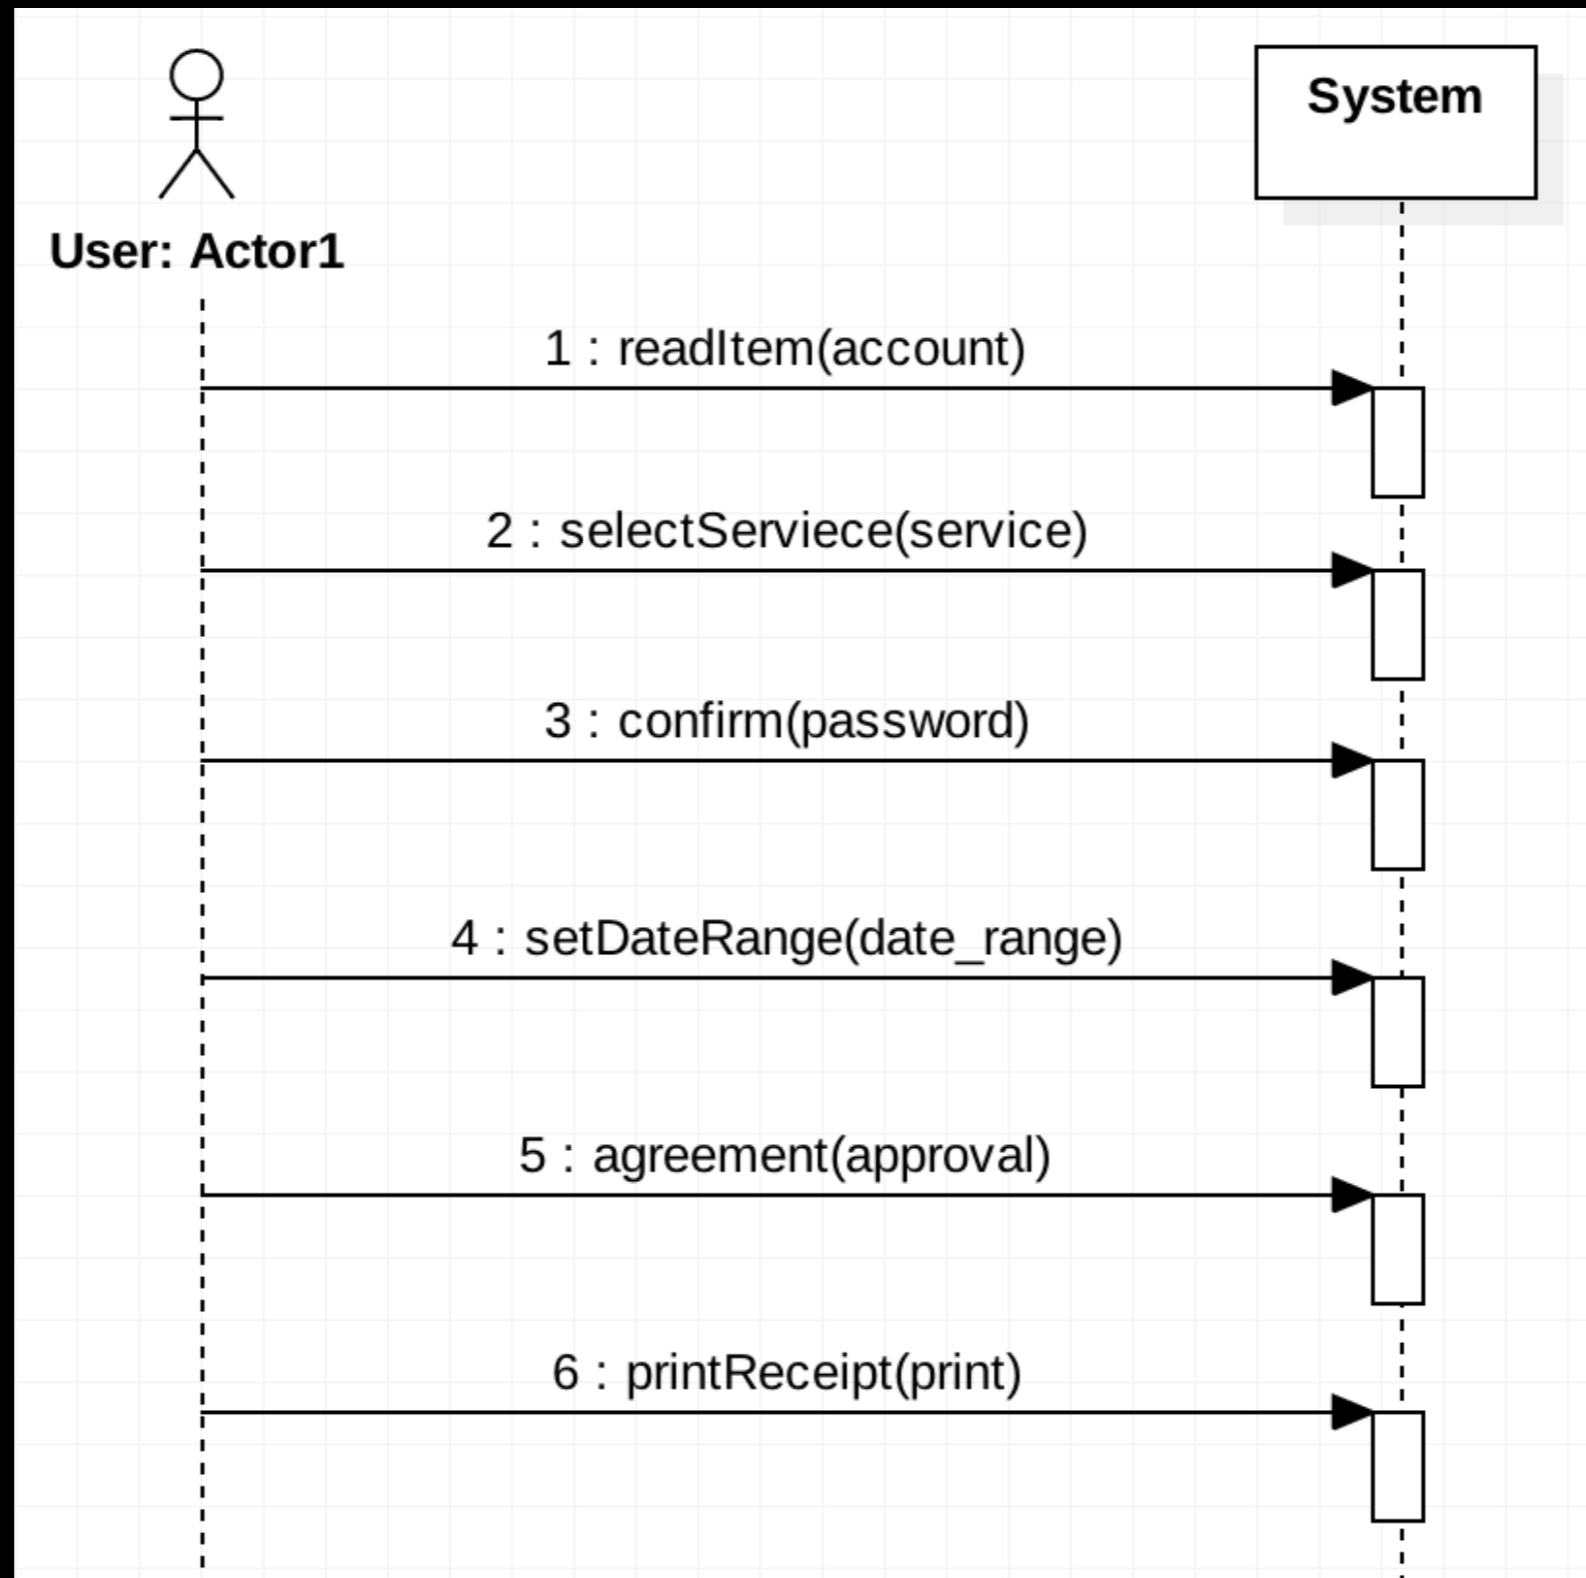

Global ATM System

Check Account

Transfer

Deposit

Withdraw

Issue TrafficCard

System Function		Use case		Operation
R.1.0 Check		Check		readItem(account)
R.1.1 Deposit		Deposit		selectService(service)
R.1.2 Withdraw		Withdraw		confirm(password)
R.1.3 Transfer		Transfer		insertCash(type, amount)
R.1.4 Issue TrafficCard		Issue TrafficCard		selectMoneyType(type)
R.3.0 Management		Management		enterAmounts(amounts)
				destAccount(bank, account)
				setDateRange(date_range)
				agreement(approval)
				printReceipt(print)